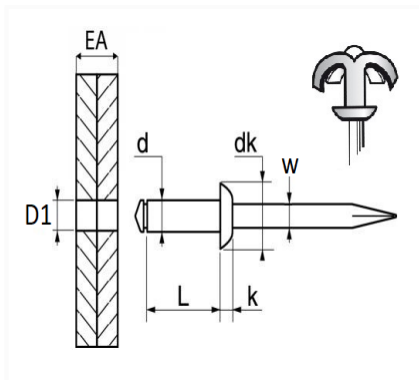

1 Allée des Bouleaux -F-95110 SANNOIS
 +33 (0)1 39 98 55 00
 info@restagraf.com

PEELED RIVET Ø 4 X 26 mm WITH WHITE CHAPO® FOR NUMBERPLATE

Item code	Number of References	Number of pieces	Conditioning
4776	2	60	BAG
4997	2	300	BOX

Technical informations	
d	3.8 mm
L	26 mm
dk	8 mm
k	1.5 mm
w	2.25 mm
EA	16 → 21 mm
D1	4 → 4.2 mm

Materials
ALUMINIUM ALLOY / STEEL STEM