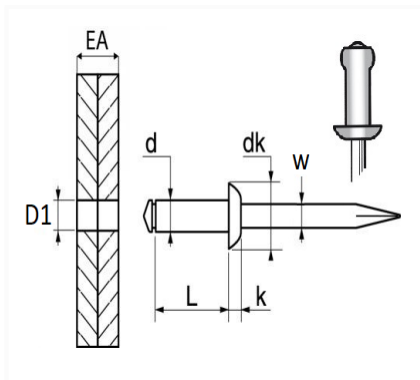

KANALNIET SCHWARZ Ø 4 X 26 mm

Item code	Number of References	Number of pieces	Conditioning
4737	1	30	BEUTEL

Technical informations	
d	4 mm
L	26 mm
dk	8 mm
k	1.7 mm
w	2.25 mm
EA	16 → 21 mm
D1	4.2 → 5 mm

Materials
ALUMINIUM/STAHLSTANGE