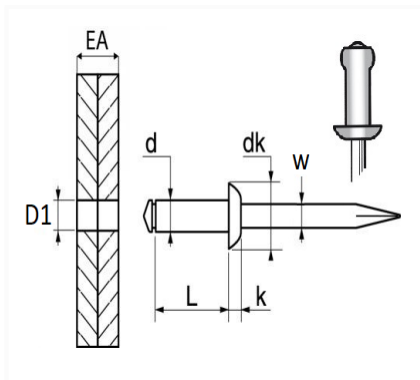

KANALNIET ROH Ø 4 X 26 mm

Item code	Number of References	Number of pieces	Conditioning
4735	1	30	BEUTEL

Technical informations	
d	4 mm
L	26 mm
dk	8 mm
k	1.7 mm
w	2.25 mm
EA	16 → 21 mm
D1	4.2 → 5 mm

Materials
ALUMINIUM/STAHLSTANGE