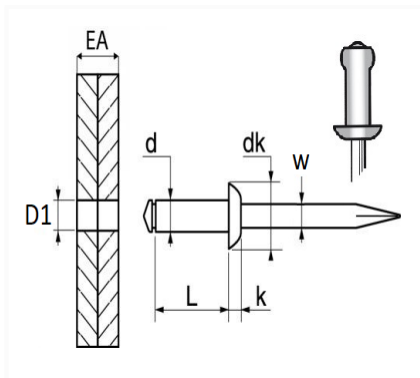

1 Allée des Bouleaux -F-95110 SANNOIS
 +33 (0)1 39 98 55 00
 info@restagraf.com

GROOVED RIVET Ø 4 X 20 mm WITH BLACK CHAPO® FOR NUMBERPLATE

Item code	Number of References	Number of pieces	Conditioning
4733	2	60	BAG

Technical informations	
d	4 mm
L	20 mm
dk	8 mm
k	1.7 mm
w	2.25 mm
EA	12 → 16 mm
D1	4.2 → 5 mm

Materials
ALUMINIUM ALLOY / STEEL STEM