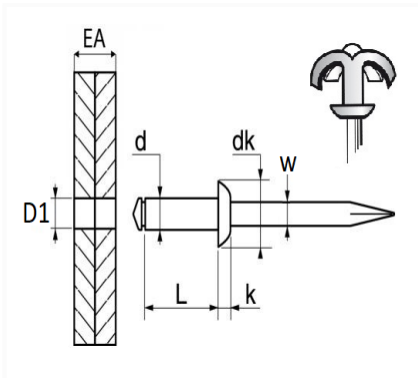

1 Allée des Bouleaux -F-95110 SANNOIS
 +33 (0)1 39 98 55 00
 info@restagraf.com

BLACK PEELED RIVET Ø 4 X 16 mm NUMBERPLATE

Item code	Number of References	Number of pieces	Conditioning
4721	1	52	BAG
4924	1	250	BOX

Technical informations	
d	4 mm
L	16 mm
dk	8 mm
k	1.2 mm
w	2.25 mm
EA	4 → 11 mm
D1	4.2 mm

Materials
ALUMINIUM ALLOY / STEEL STEM

Manufacturer correspondence*	
PEUGEOT / CITROËN	1611798180

* Non contractual information given as indication