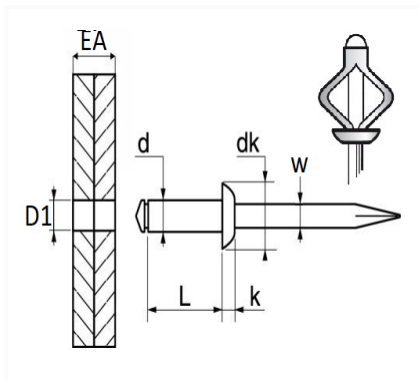

1 Allée des Bouleaux -F-95110 SANNOIS
 +33 (0)1 39 98 55 00
 info@restagraf.com

BLUE SPREADING RIVET Ø 4 X 25 mm NUMBERPLATE

Item code	Number of References	Number of pieces	Conditioning
4534	1	250	BOX
4533	1	30	BAG

Technical informations	
d	4 mm
L	25 mm
dk	8 mm
k	1.5 mm
w	2.3 mm
EA	4 → 12 mm
D1	4.2 mm

Materials
ALUMINUM

Manufacturer correspondence*	
PEUGEOT	6973A0

* Non contractual information given as indication