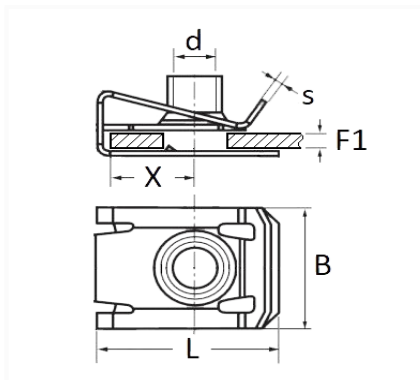

### KLEMMOER M6-1.00

Item code	Number of References	Number of pieces	Conditioning
400	1	20	
42633	1	100	

Technical informations	
L	22.3 mm
B	15 mm
X	11 mm
s	0.8 mm
d	M6 x 1.00
F1	0.5 → 4 mm

Materials

Manufacturer correspondence*	
PEUGEOT / CITROËN	694323