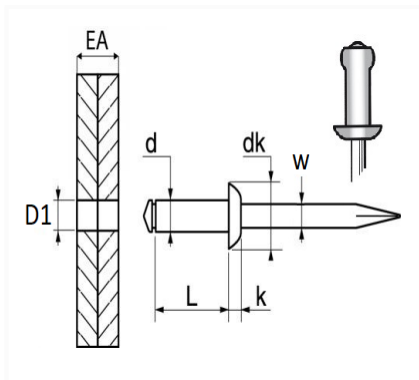

1 Allée des Bouleaux -F-95110 SANNOIS
 +33 (0)1 39 98 55 00
 info@restagraf.com

LARGE HEAD ALUMINIUM ALLOY RIVET Ø 4 X 10 mm

Item code	Number of References	Number of pieces	Conditioning
4314	1	500	BOX
4311	1	90	BAG

Technical informations	
d	4 mm
L	10 mm
dk	11 mm
k	1.8 mm
w	2.25 mm
EA	4 → 6 mm
D1	4.2 mm

Materials
ALUMINIUM ALLOY / STEEL STEM